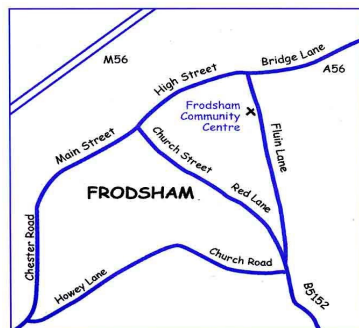

Did you know there is a venue in Frodsham, centrally located and with a large car park, ideal for business and club meetings as well as private or group functions?

Frodsham Community Centre,

situated on Fluin Lane, has a number of rooms seating 20 – 250 people, kitchen facilities, stage and is a licensed premises. The Centre also has access to a large field suitable for sports or display activities and events.